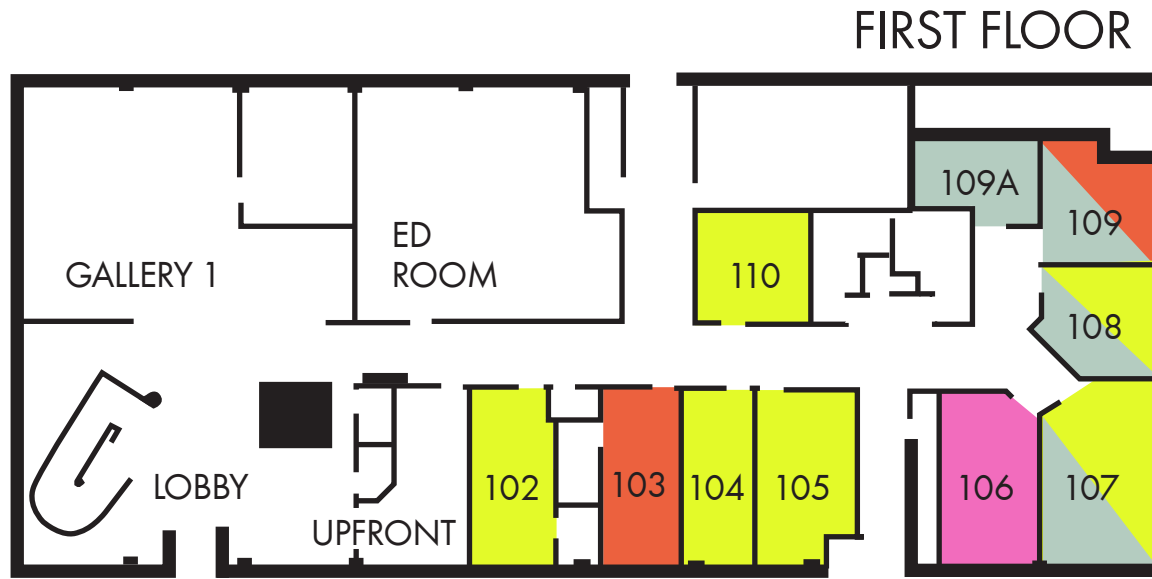

artspace
FLOOR PLAN

FIRST FLOOR

STUDIOS GUIDE

FIRST FLOOR ARTISTS

- 102. Barb Cherry
- 103. Fernanda Batista
- 104. Michele Yellin
- 105. Peter Marin
- 106. Hyungzee Choi
- 107. Allison Coleman + Mark Blanchard
- 108. Gab Corter + CJ Murphy
- 109. Alanah Reid
- 109A. Erin Ives
- 110. Jean Gray Mohs

STUDIOS KEY