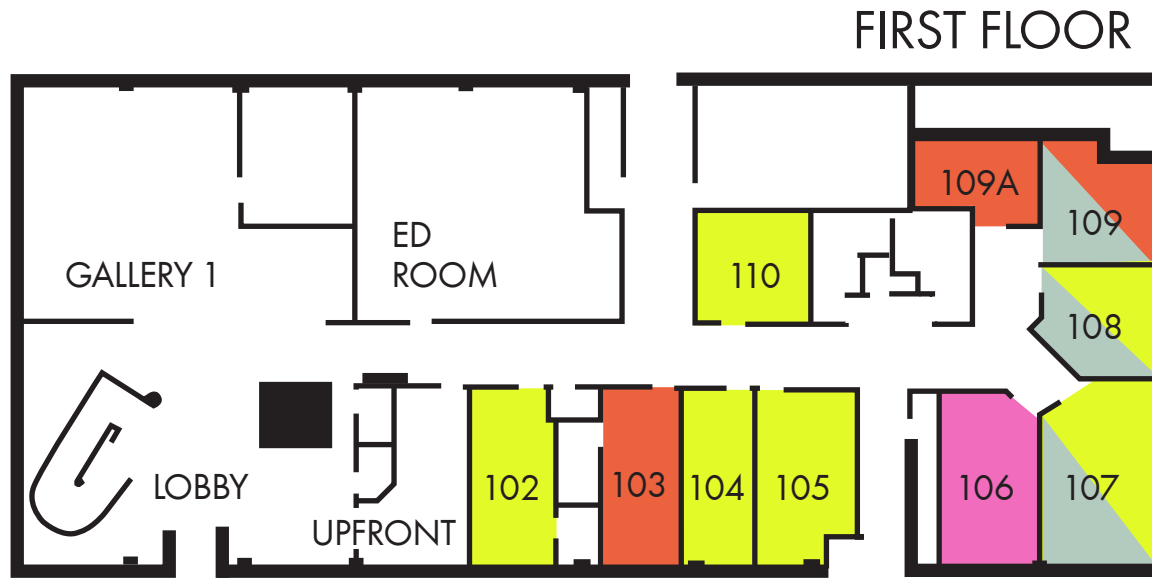

artspace
FLOOR PLAN

FIRST FLOOR

STUDIOS GUIDE

FIRST FLOOR ARTISTS

- 102. Barb Cherry
- 103. Fernanda Batista
- 104. Michele Yellin
- 105. Peter Marin
- 106. Hyungzee Choi
- 107. Allison Coleman + Mark Blanchard
- 108. Gab Corter + Erin Ives
- 109. Alanah Reid
- 109A. Aliyah Bonnette
- 110. Jean Gray Mohs

STUDIOS KEY