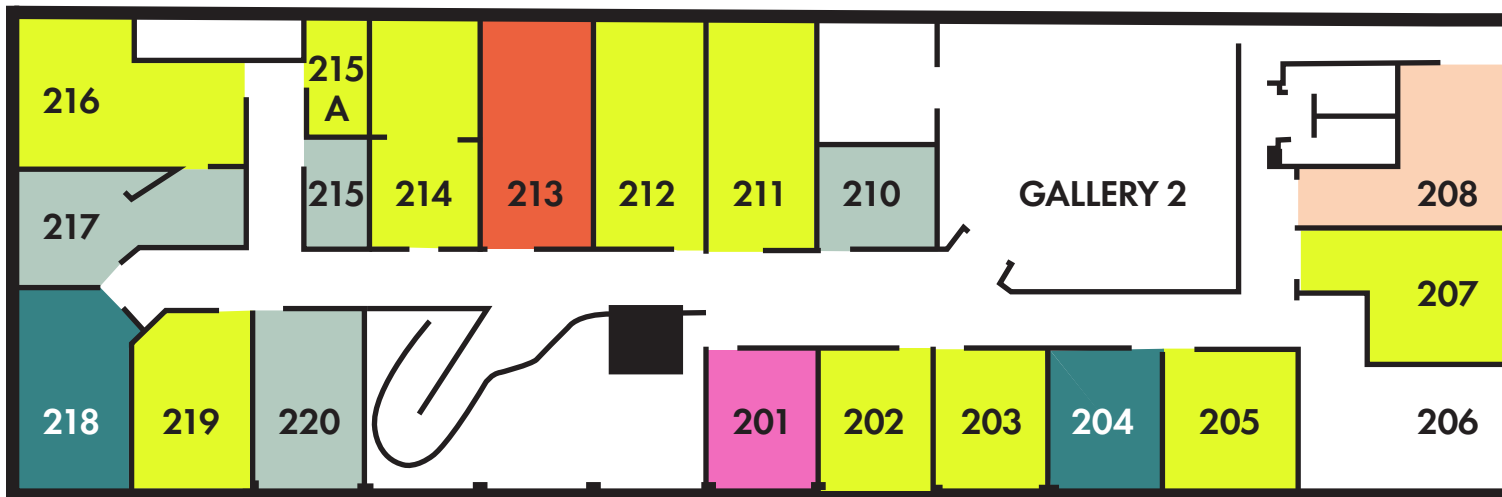

SECOND FLOOR