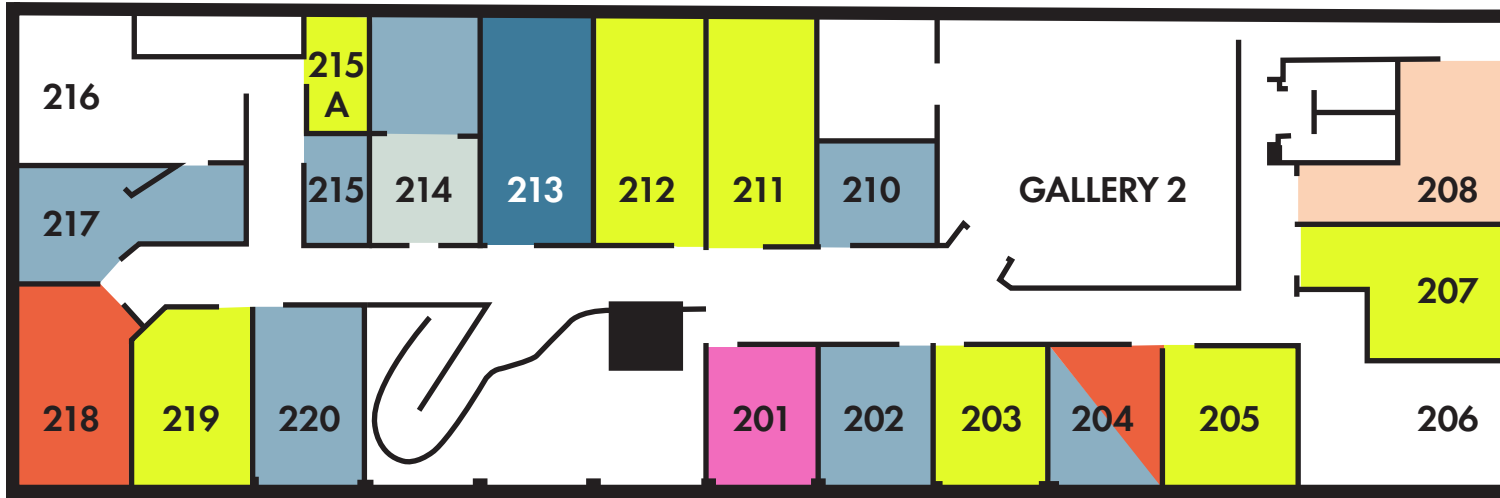

artspace FLOOR PLAN

SECOND FLOOR

FIRST FLOOR

STUDIOS GUIDE

FIRST FLOOR ARTISTS

- 102. Barb Cherry
- 103. Fernanda Batista
- 104. Michele Yellin
- 105. Peter Marin
- 106. Bongsang Cho
- 107. Allison Coleman + Mark Blanchard
- 108. Gab Corter + Colleen Bee
- 109. Alanah Reid
- 109A. Hyungzee Choi
- 110. Jean Gray Mohs

STUDIOS KEY